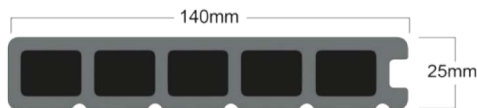

PEDECK BULLNOSE

LENGTH (MM)	WIDTH (MM)	DEPTH (MM)	MATERIAL	FINISH	SLIP RATING
3600MM	146MM	25MM	COMPOSITE	DEEP EMBOSSED WOODGRAIN	R11

DECKING CALCULATOR (REQUIRED BOARD VOLUME)

Range	10m²	12m²	14m²	16m²	18m²	20m²	22m²	24m²	26m²	28m²	30m²	32m²	34m²	36m²	38m²	40m²	42m²	44m²	46m²	48m²	50m²
Elegance 3.6m	19	23	26	30	34	38	41	45	49	52	56	60	63	67	71	75	78	82	86	89	93
Elegance 5m	14	16	19	22	24	27	30	32	35	38	40	43	46	48	51	54	56	59	62	64	67

This is calculated as an average based on sqm coverage.