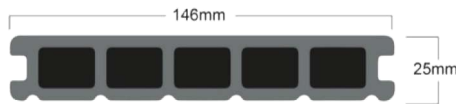

Sustainable &
Recyclable

Fast & Easy
Installation

Light
Weight

Easily Moveable
& Adjustable

10 Year
Guarantee

COMPOSITE DECKING BOARD

Available in a wide range of colours to suit various applications.

Rubbertech Deck boards are solid in cross-section and do not have the weaker, open core structure associated with many poorer quality products.

We are so sure of our decking quality that we back it with a 10 year warranty against structural failure.

PEDECK 3.6M

LENGTH (MM)	WIDTH (MM)	DEPTH (MM)	MATERIAL	FINISH	SLIP RATING
3600MM	146MM	25MM	COMPOSITE	DEEP EMBOSSED WOODGRAIN	R11

PEDECK BULLNOSE

LENGTH (MM)	WIDTH (MM)	DEPTH (MM)	MATERIAL	FINISH	SLIP RATING
3600MM	146MM	25MM	COMPOSITE	DEEP EMBOSSED WOODGRAIN	R11

DECKING CALCULATOR (REQUIRED BOARD VOLUME)

Range	10m ²	12m ²	14m ²	16m ²	18m ²	20m ²	22m ²	24m ²	26m ²	28m ²	30m ²	32m ²	34m ²	36m ²	38m ²	40m ²	42m ²	44m ²	46m ²	48m ²	50m ²
Elegance 3.6m	19	23	26	30	34	38	41	45	49	52	56	60	63	67	71	75	78	82	86	89	93
Elegance 5m	14	16	19	22	24	27	30	32	35	38	40	43	46	48	51	54	56	59	62	64	67